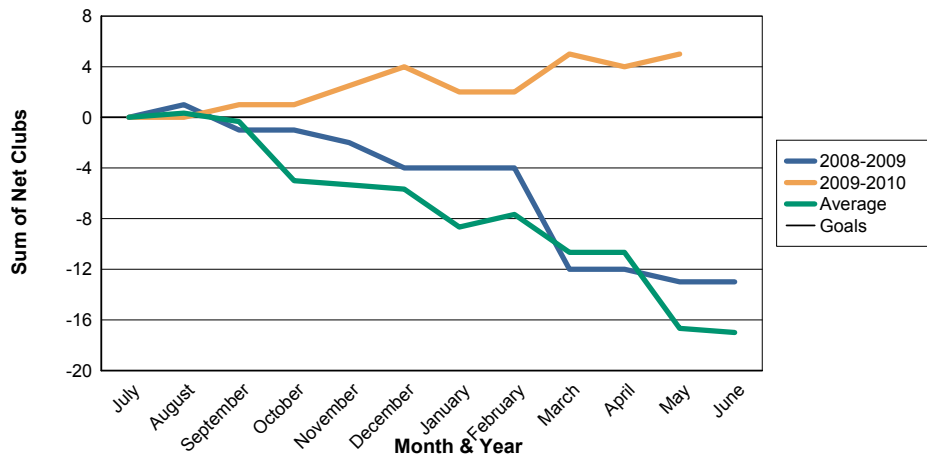

Sum of Net Clubs/ Month & Year

For District 324C1