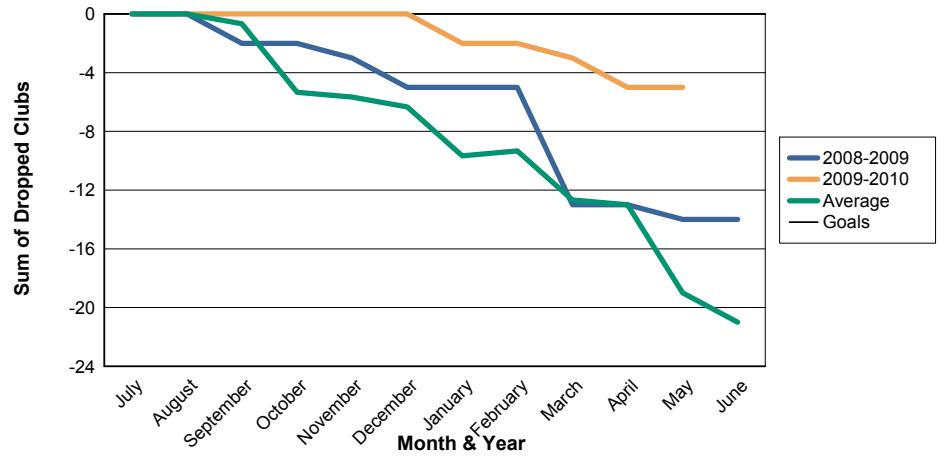

3 Year Comparisons for GMT Constitutional Area 6

By GMT District

As of May 2010

Sum of New Clubs/ Month & Year

For District 324C1

Sum of Dropped Clubs/ Month & Year

For District 324C1

Sum of Net Clubs/ Month & Year