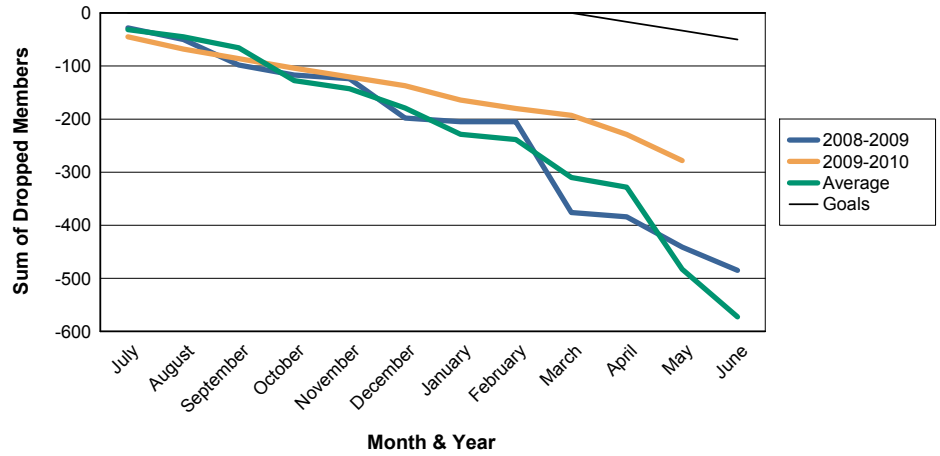

Sum of Dropped Members/ Month & Year

For District 324C1