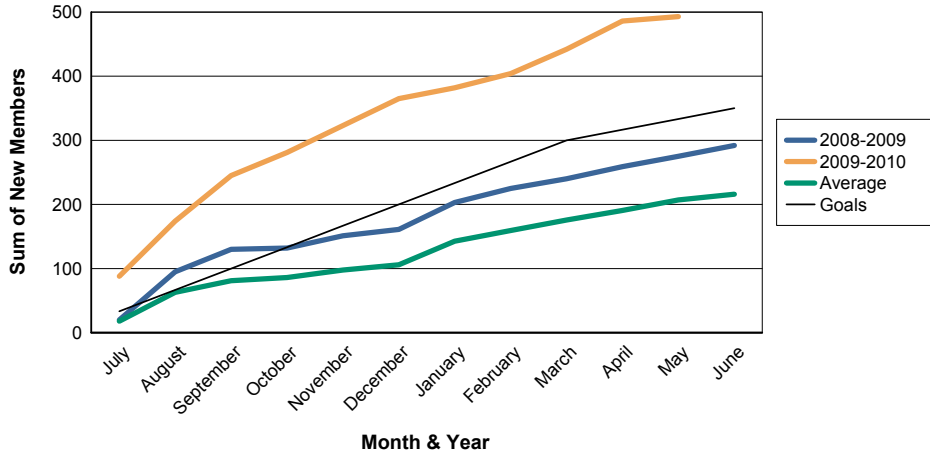

For District 324C1

Sum of Charter Members/ Month & Year

For District 324C1

3 Year Comparisons for GMT Constitutional Area 6

By GMT District

As of May 2010

Sum of New Members/ Month & Year

For District 324C1