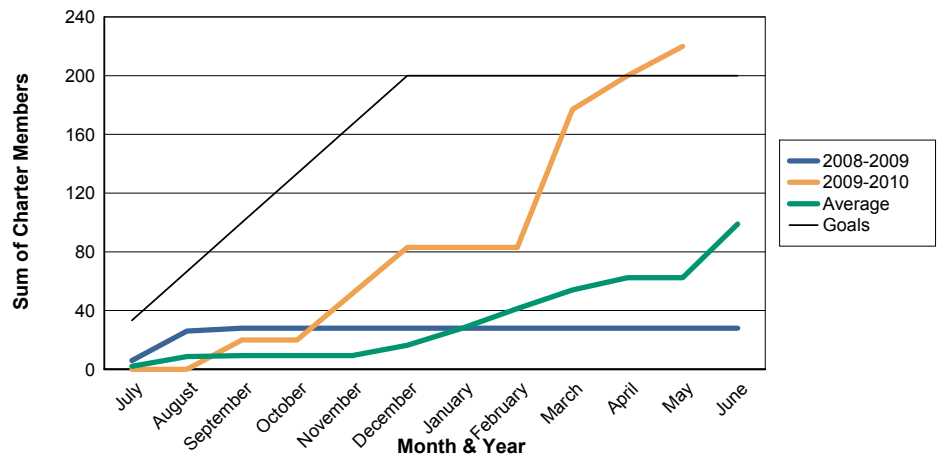

Sum of Charter Members/ Month & Year

For District 324C1