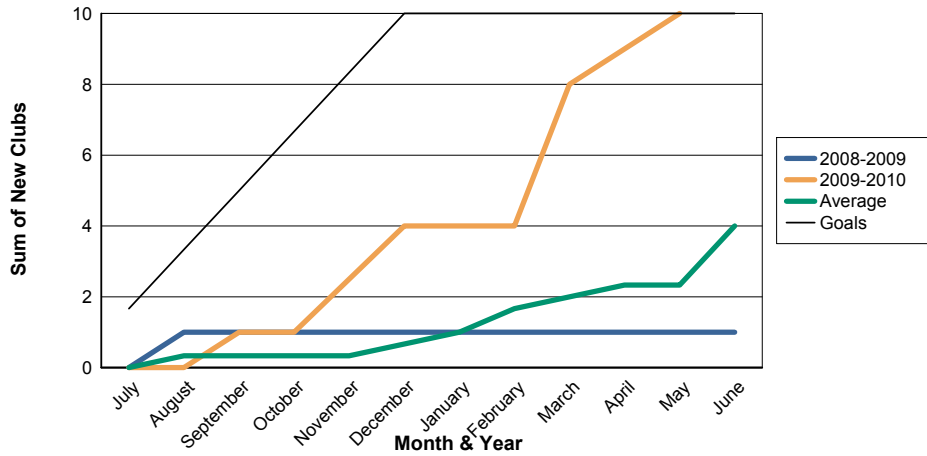

3 Year Comparisons for GMT Constitutional Area 6

By GMT District

As of May 2010

Sum of New Clubs/ Month & Year

For District 324C1

Sum of Dropped Clubs/ Month & Year

For District 324C1

Sum of Net Clubs/ Month & Year